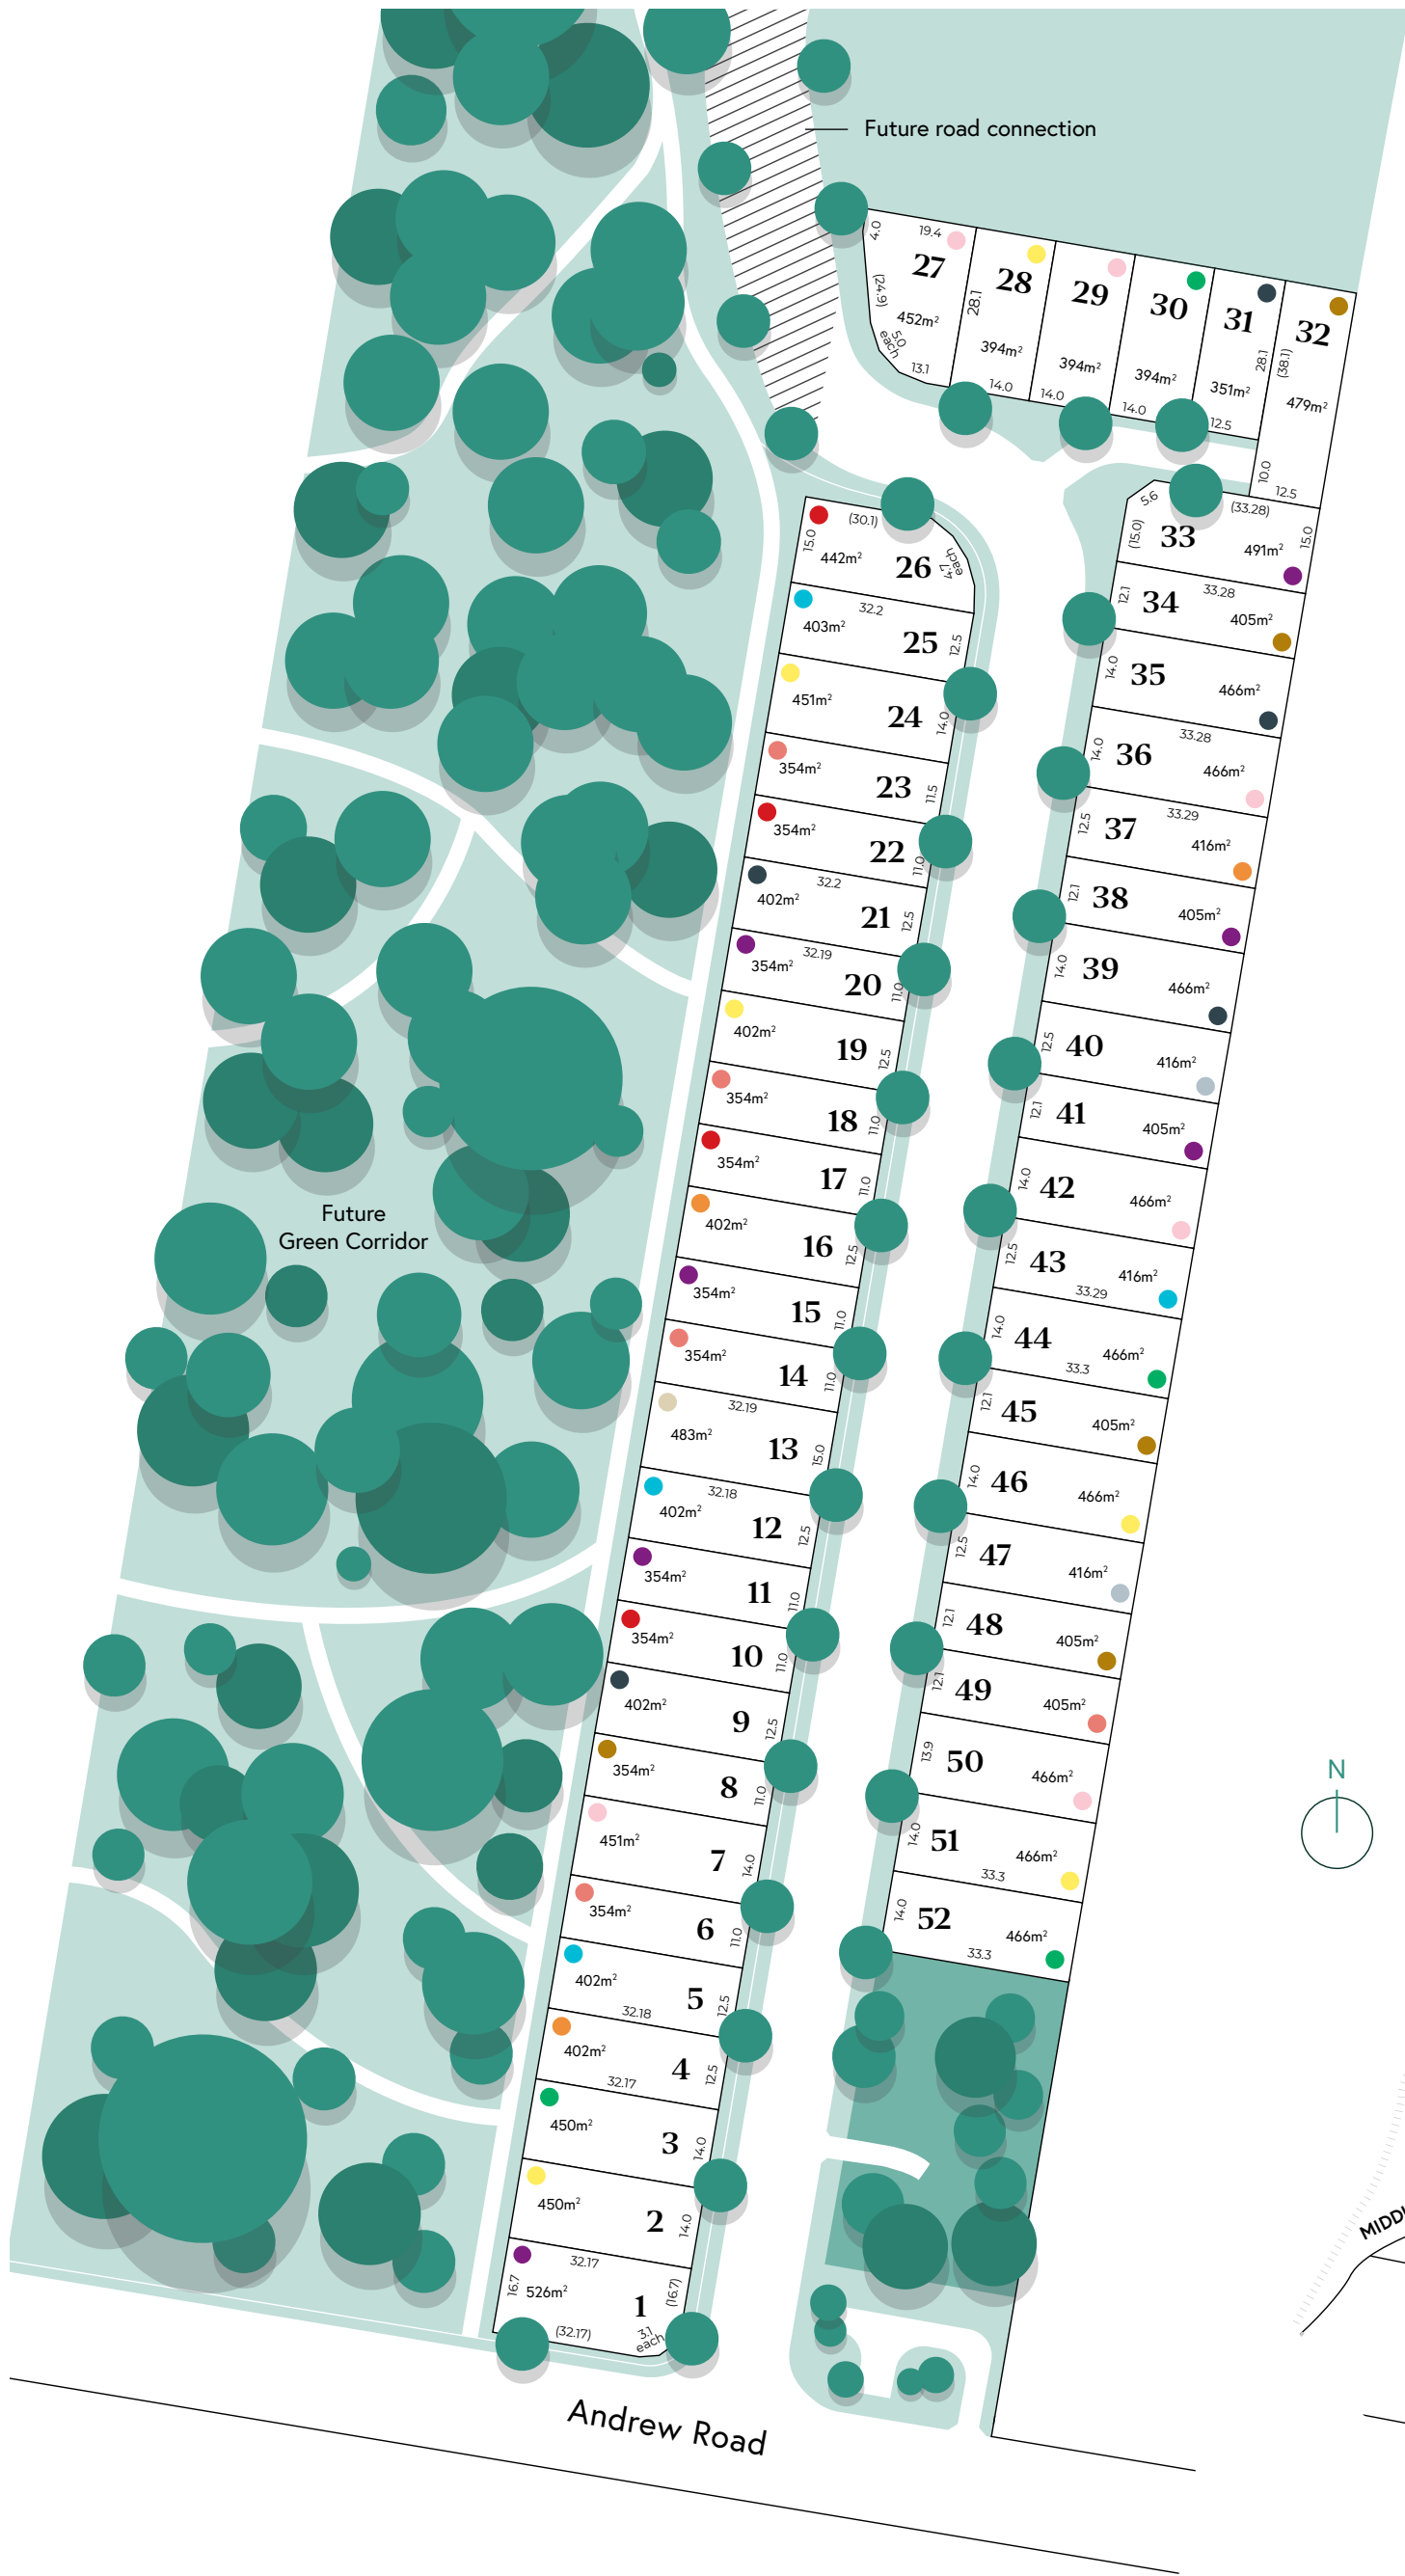

# Masterplan

07 3004 3467  
lilybrook@partnersinproperty.com.au  
lilybrook.com.au

- The Bedarra
- The Bowden
- The Brampton
- The Capricorn
- The Eagle
- The Hamilton
- The Hudson
- The Jardine
- The Milman
- The Orton
- The Pelorus
- The Piper